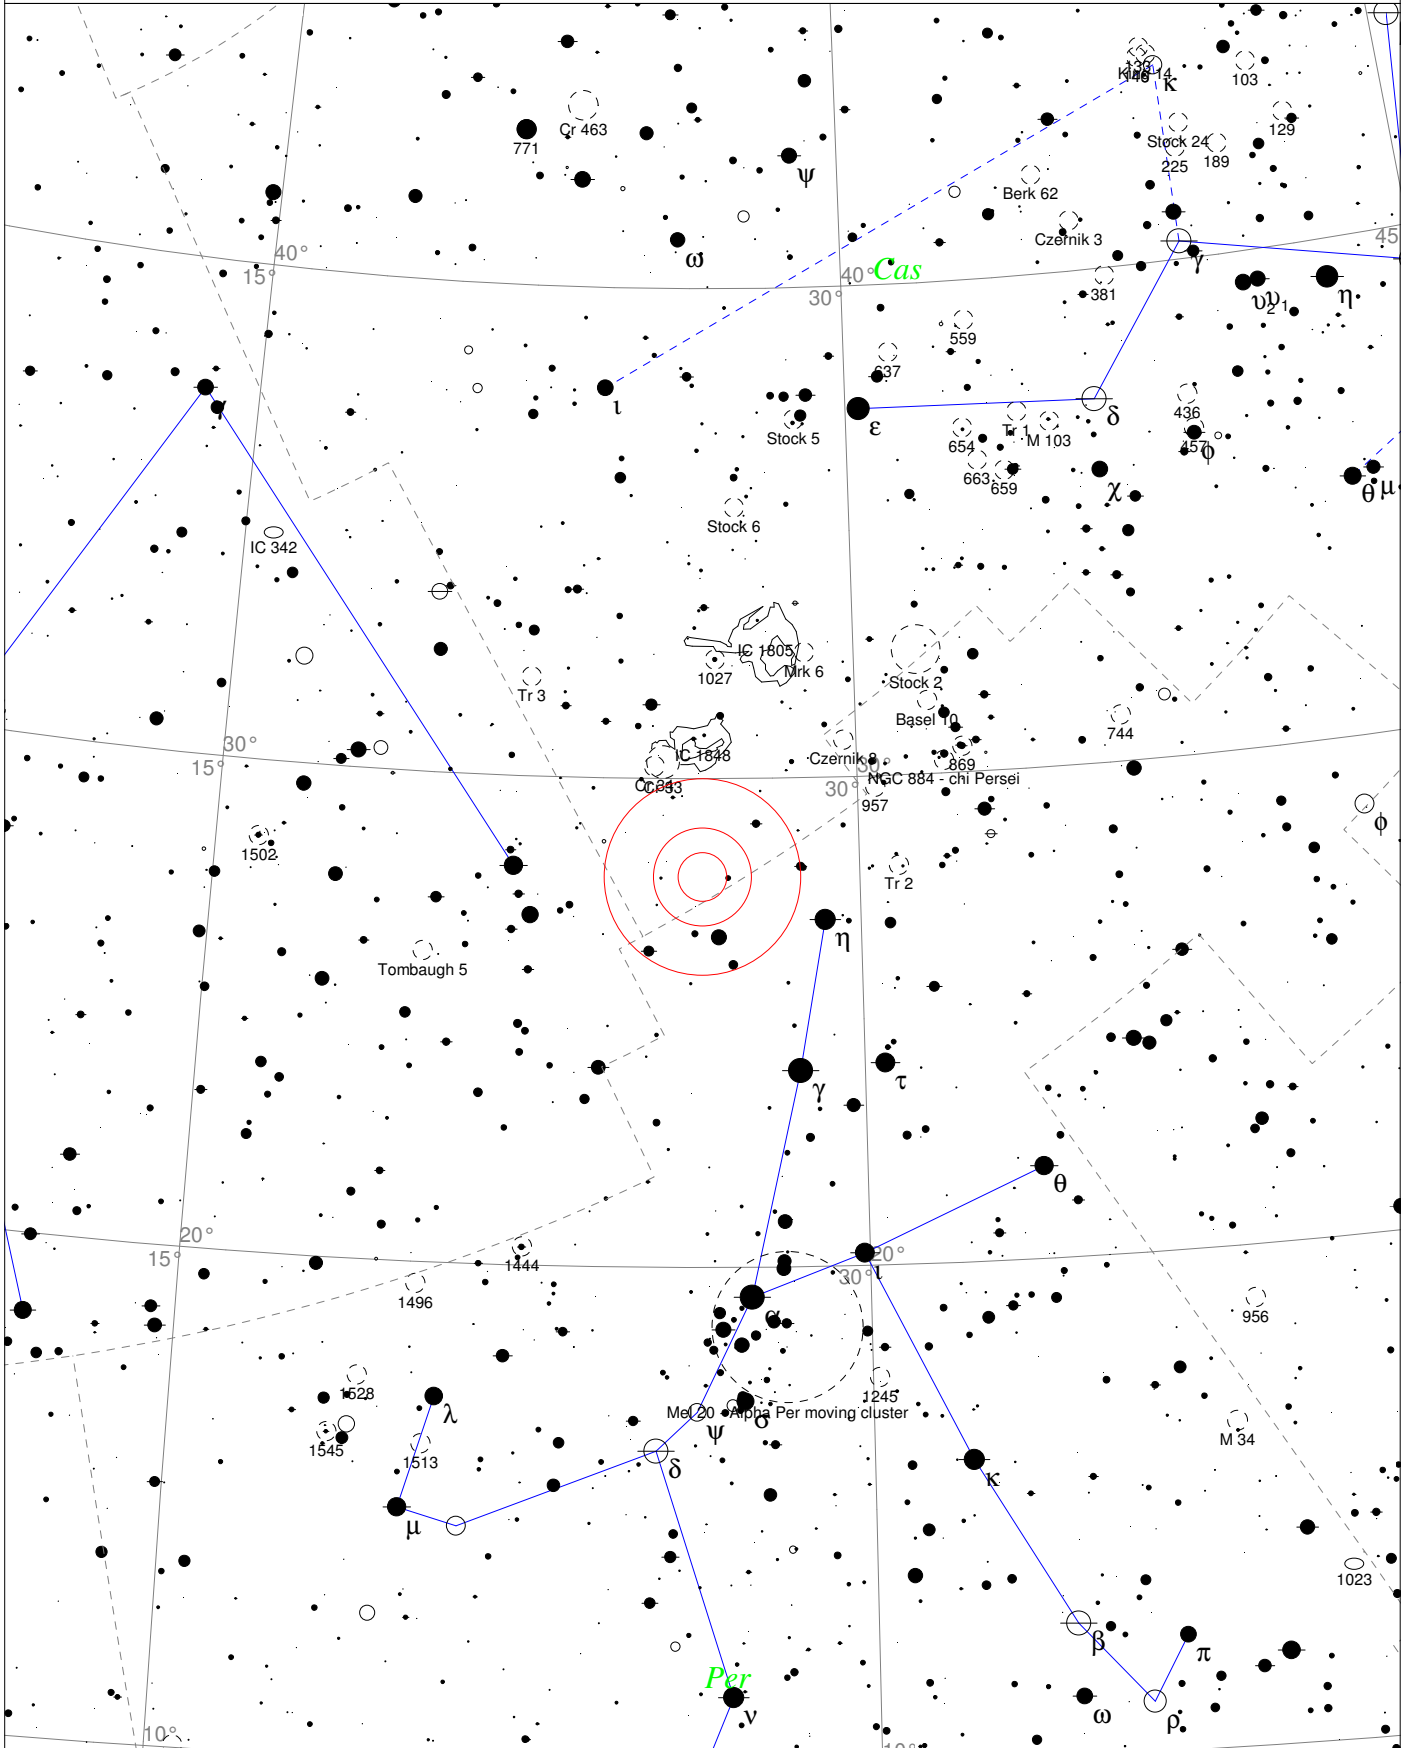

Perseid Meteor Shower Radiant

STARS		SYMBOLS		
● <3	● >8	● Multiple star	☐ Dark nebula	△ Radio source
● 4		○ Variable star	⊕ Globular cluster	× X-ray source
● 5		☄ Comet	○ Open cluster	○ Other object
● 6		☉ Galaxy	⊙ Planetary nebula	
● 7		☐ Bright nebula	☉ Quasar	