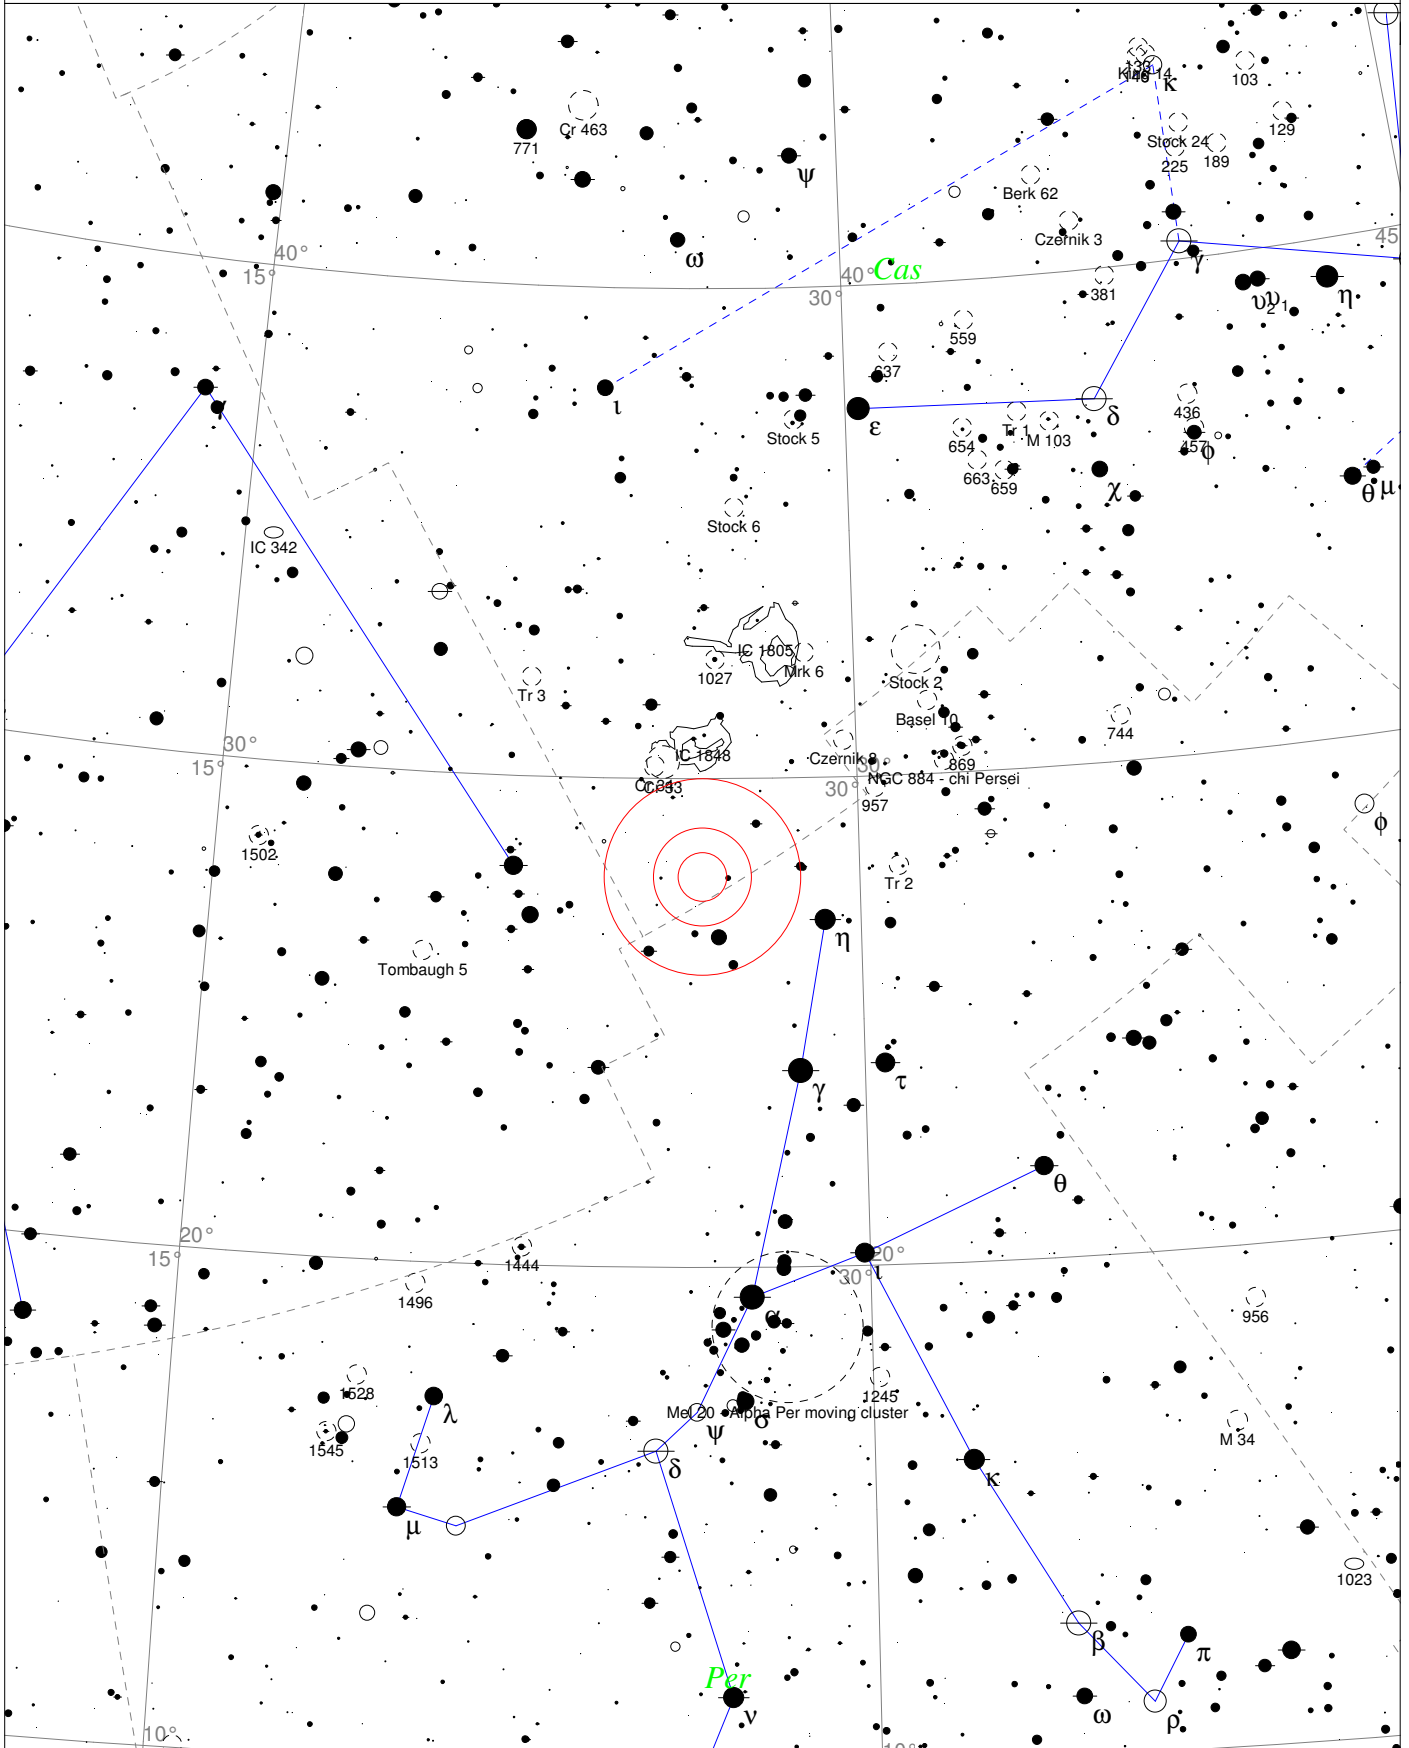

Perseid Meteor Shower Radiant

STARS

- <3
- 4
- 5
- 6
- 7
- >8

SYMBOLS

- Multiple star
- Variable star
- ☄ Comet
- Galaxy
- Bright nebula
- ◻ Dark nebula
- ⊕ Globular cluster
- Open cluster
- Planetary nebula
- ⊗ Quasar
- △ Radio source
- × X-ray source
- Other object